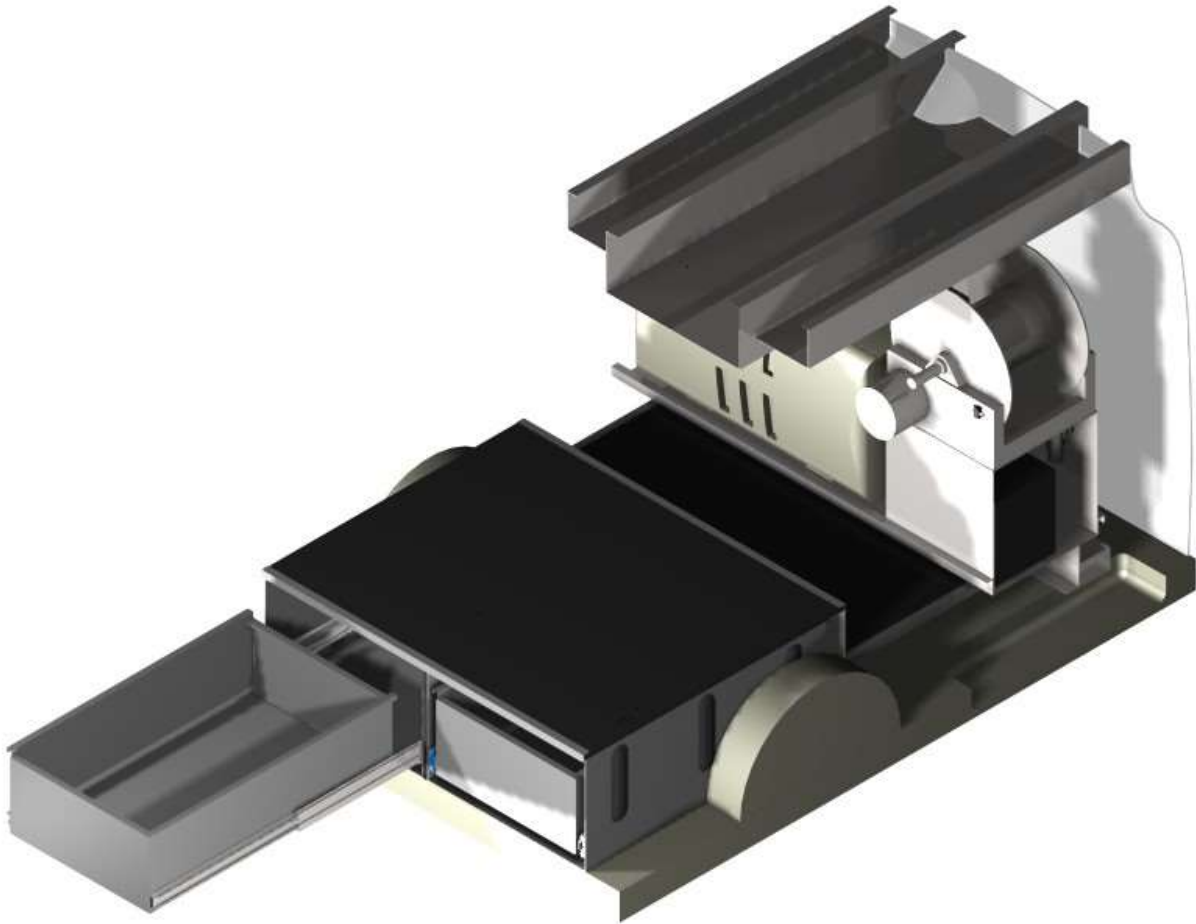

Everglades 50

- Fits Transit Connect, NV200, Chevy City, Ram Promaster City
- Sealed White Fiberglass Partition
- Two Drawer Base with 8" Raised Front Deck
- Aluminum Ladder and Long Tool Carrier at Ceiling
- 50 Gallon Poly Tank with Molded Graduations and 5" Lid
- Spill Guard Aluminum Pan
- ½" Aluminum Fill Pipe with Hose Whip
- Shurflo 3.0 GPM 12 Volt Demand Switch Pump
- Manual Rewind Hose Reel
- 200 Feet ½" Spray Hose (Yellow)
- Optional Equipment (See Van Accessories)