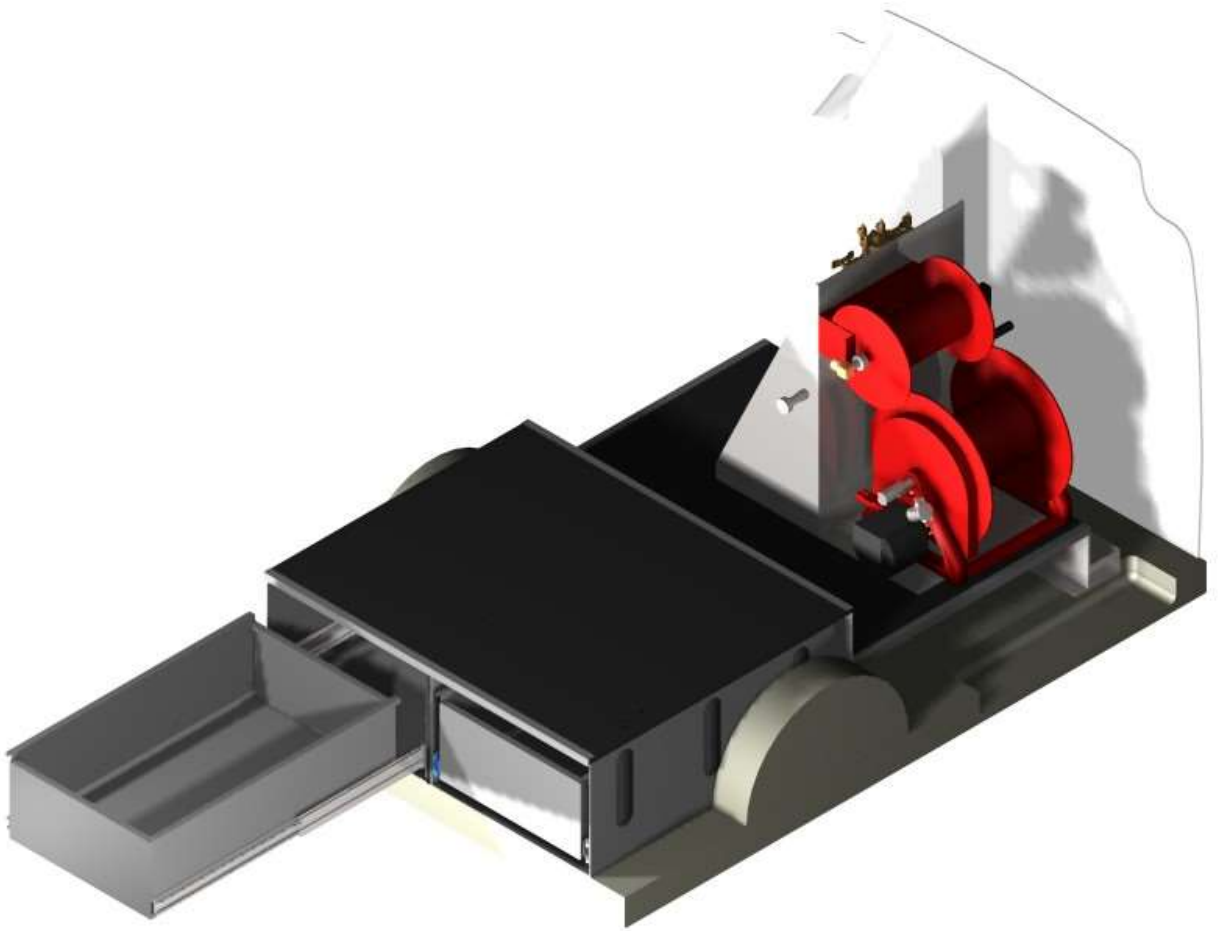

# Canaveral Injection

- Fits Transit Connect, NV200, Chevy City, Ram Promaster City
- Sealed White Fiberglass Partition
- Two Drawer Base with 8" Raised Front Deck
- ½" Pivoting Aluminum Fill Pipe with Hose Whip
- Shurflo 1.8 GPM 12 Volt Demand Switch Pump
- Manual Rewind Hose Reel
- 300 Feet 3/8" Spray Hose (Yellow)
- Optional Equipment (See Van Accessories)