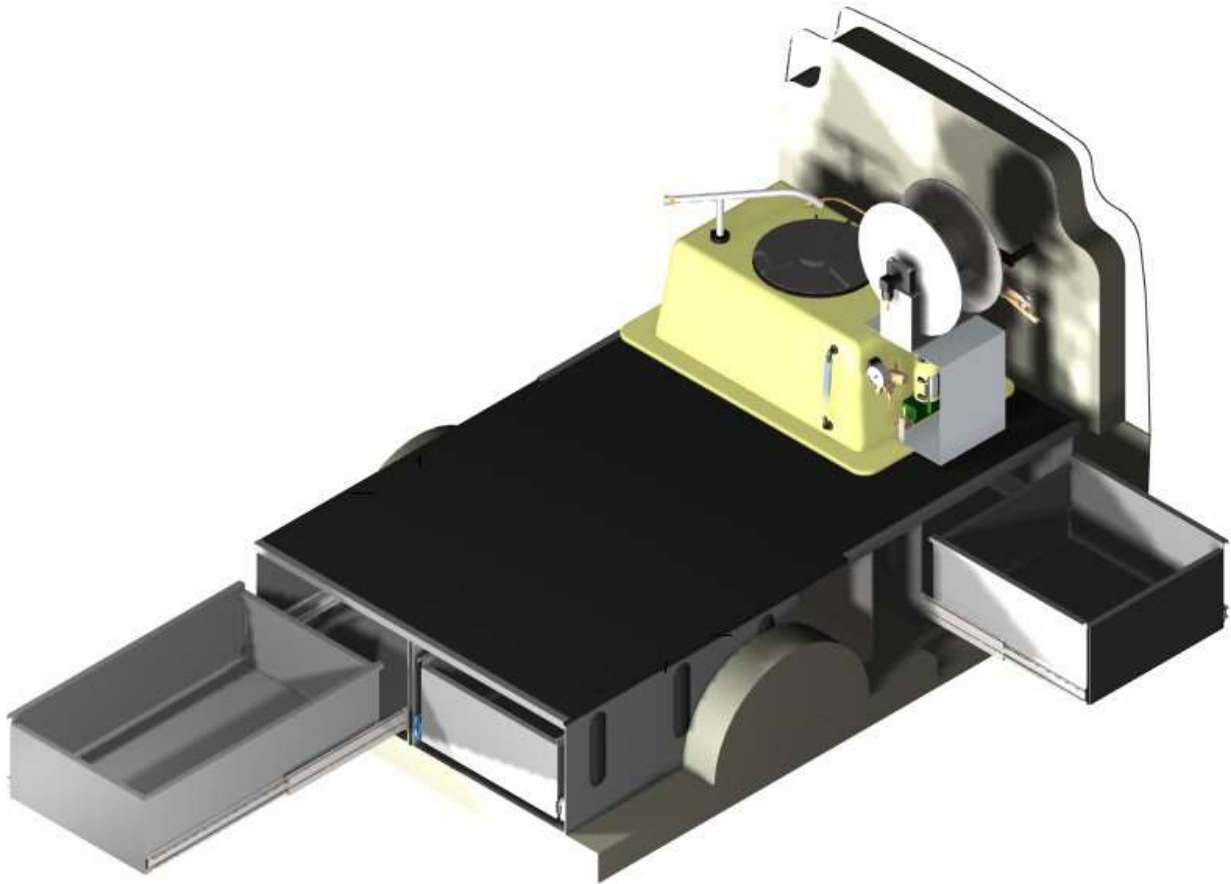

Augustine 30

- Fits Transit Connect, NV200, Chevy City
- Sealed White Fiberglass Partition
- Four Drawer Base
- 30 Gallon Fiberglass Tank
- ½" Aluminum Fill Pipe with Hose Whip
- Pumptec 1.5 GPM 12 Volt Pump
- Manual Rewind Hose Reel
- 250 Feet 1/4" Spray Hose (Yellow)
- Optional Equipment (See Van Accessories)