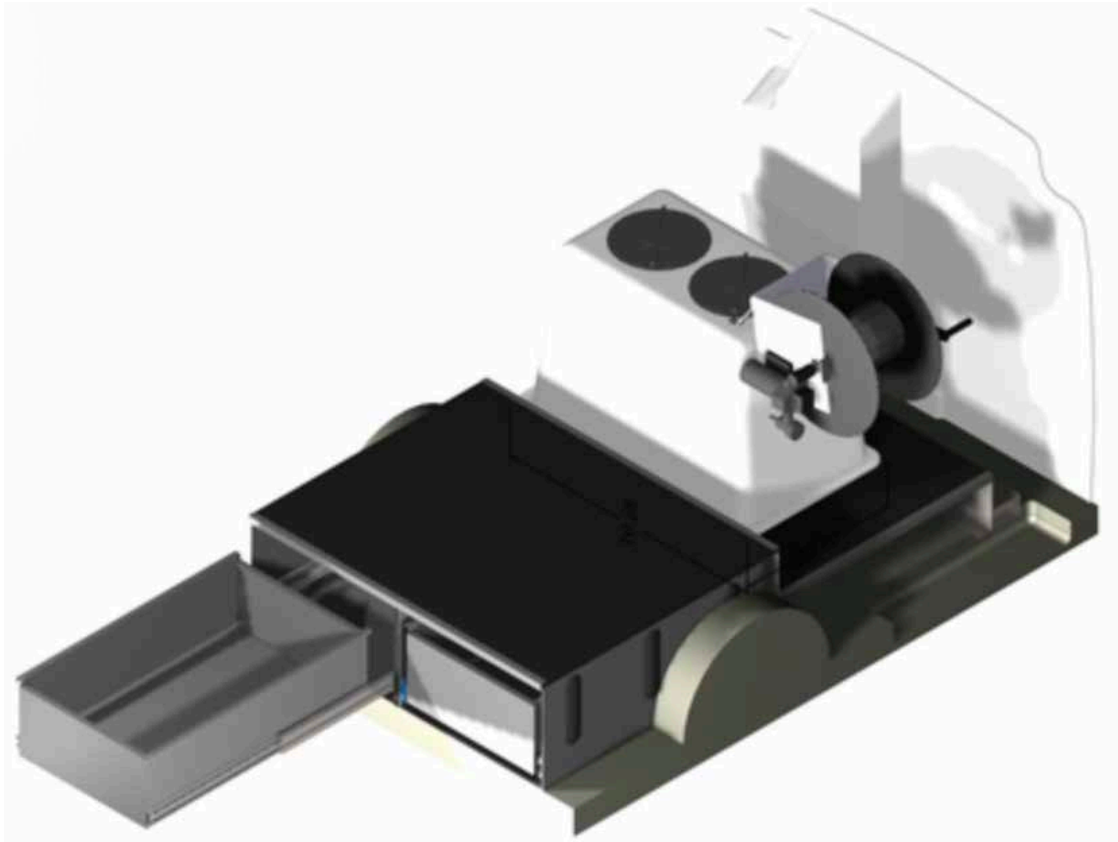

# Appalachian

- Fits Transit Connect, NV200, Chevy City, Ram Promaster City
- Sealed White Fiberglass Partition
- Two Drawer Base with 8" Raised Front Deck
- Aluminum Ladder and Long Tool Carrier at Ceiling
- 50 Gallon Fiberglass Tank Split 50/50
- 1/2" Aluminum Pivoting Fill Pipe with Hose Whip
- Pumptec 3.0 GPM 12 Volt Pump with split plumbing
- Manual Rewind Hose Reel
- 300 Feet 3/8" Spray Hose (Yellow)
- Optional Equipment (See Van Accessories)